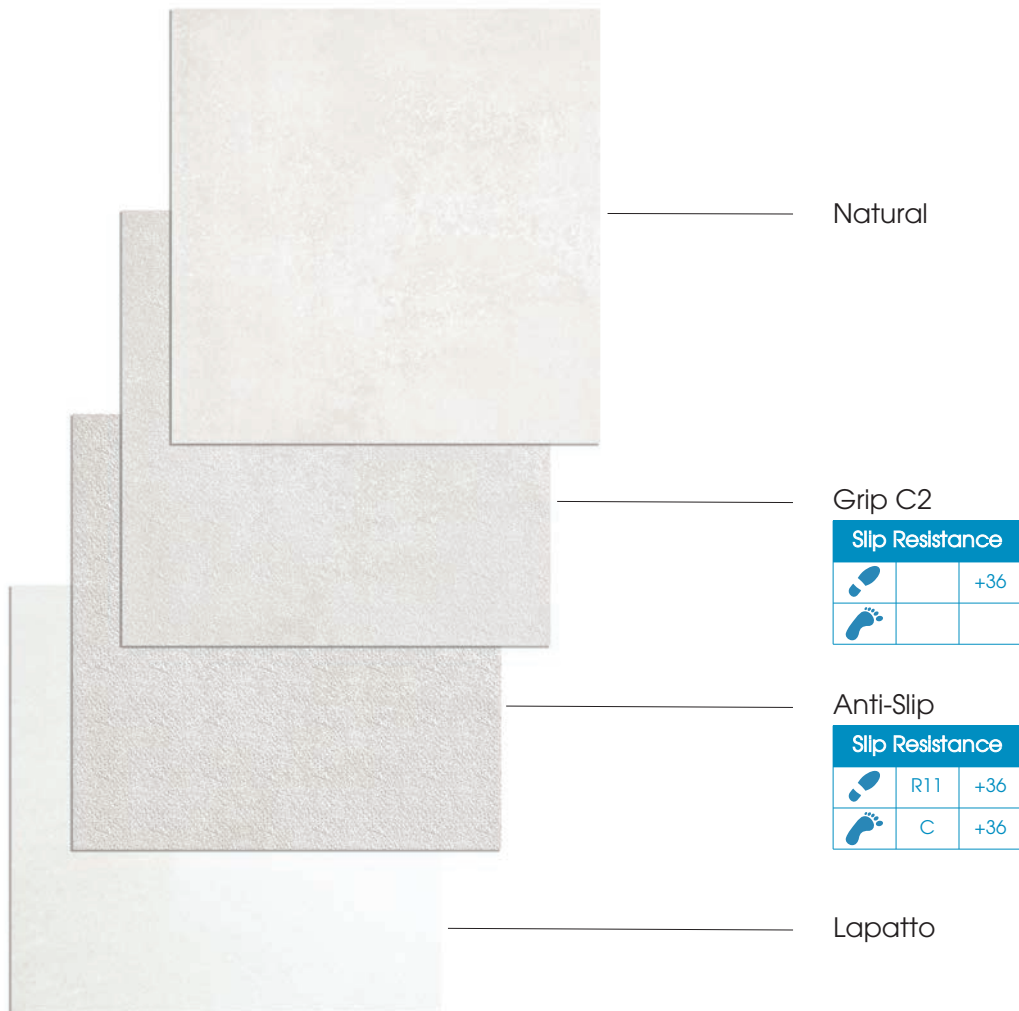

Pearl Relieve
30x90cm

Cream Relieve
30x90cm

Decor White 1
30x90cm

Decor White 2
30x90cm

COLOURS

White
60x60cm

④

Cream
60x60cm

④

Pearl
60x60cm

④

Taupe
60x60cm

③

Anthracite
60x60cm

②

FINISHES

Size	60x60cm	30x60cm	75x75cm	60x120cm
Thickness	10mm	10mm	10.5mm	11mm
	White Body	White Body	Rectified Coloured Body	Rectified Coloured Body
White	N A	N A	N L	N A L
Cream	N A	N A G	N L	N A L
Pearl	N A	N A G	N L	N A L
Taupe	N A	N A G	N L	N A L
Anthracite	N A	N A G	N L	N A L
N = Natural / A = Anti-Slip / G = Grip C2 / L = Lapatto				

DECORATIONS

Mosaic White
30x30cm (4) (A)

Mosaic Cream
30x30cm (4) (A)

Mosaic Pearl
30x30cm (4) (A)

Mosaic Taupe
30x30cm (3) (A)

Mosaic Antracite
30x30cm (2) (A)

Mosaic Mix
30x30cm (3) (A)

(A) = Anti-Slip